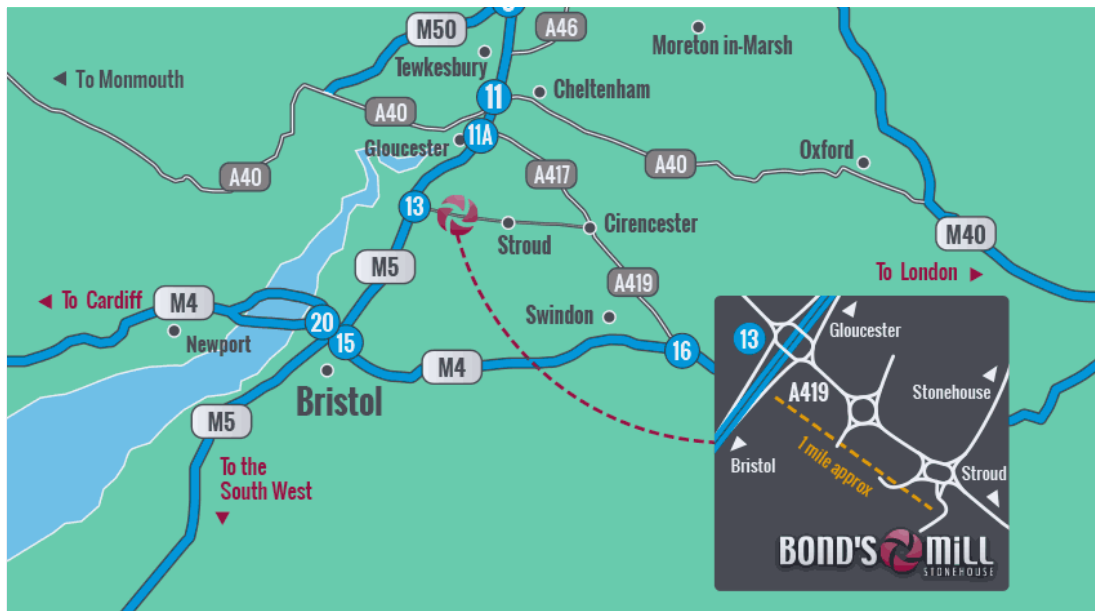

## ...how to find us

### Road

Stonehouse lies next to the A419, within 1.3 miles of the M5 (Junction 13), providing easy access to the M4, Bristol, Birmingham and South Wales.

### Rail

Intercity trains run regularly from Stonehouse and Stroud reaching London in approximately 1 hour 40 minutes and Swindon in approximately 30 minutes.

### At Bonds Mill (Green zone)

At Bonds Mill follow the road, crossing the canal bridge, and turn left at The Wheelhouse. At the bottom of the hill, turn right and continue along the road and into the car park.